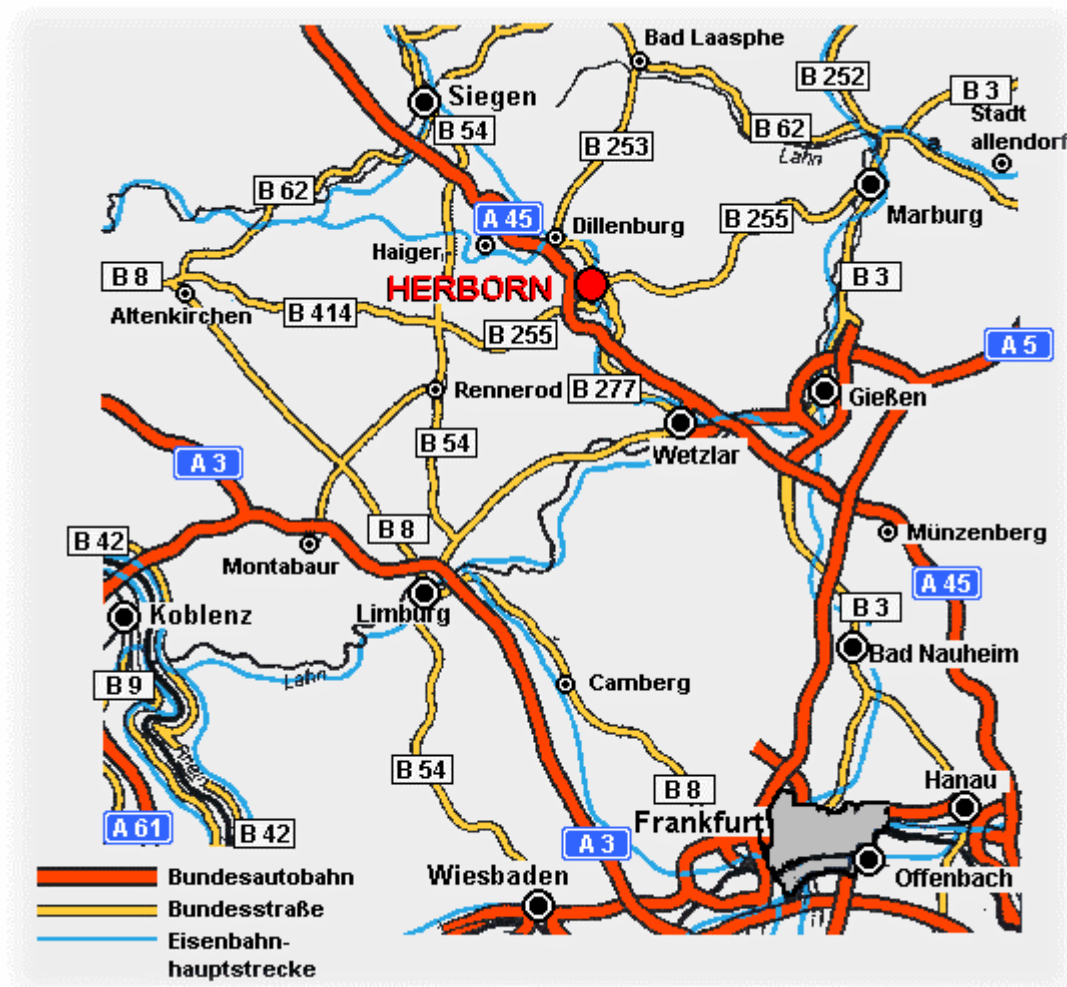

How you find us

Heading from Dortmund (motorway A 45):

Leave at exit Dillenburg, take B277 and go in the direction of Herborn

Heading from Frankfurt (motorway A 45):

Leave at exit Herborn Süd and follow the direction of Dillenburg until the exit Burg appears

ARCUS Production is situated on the grounds of the company AEG GmbH in Herborn

ARCUS Kabeltechnik GmbH
Junostrasse
D-35745 Herborn
GERMANY

Phone +492772 / 9261 - 0
Fax +492772 / 9261 - 18
eMail info@arcus-comp.com